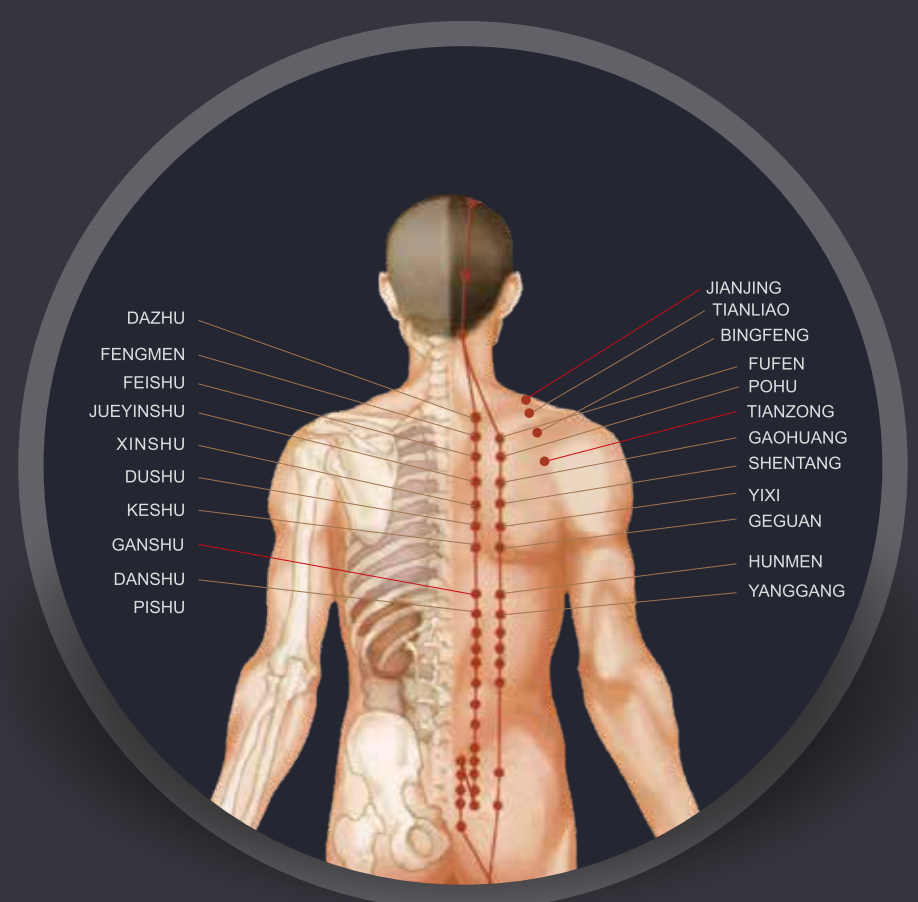

UNIQUE SHAWL ASSEMBLY

Take care of parents elders and the physically cold
Act on acupoints and meridians