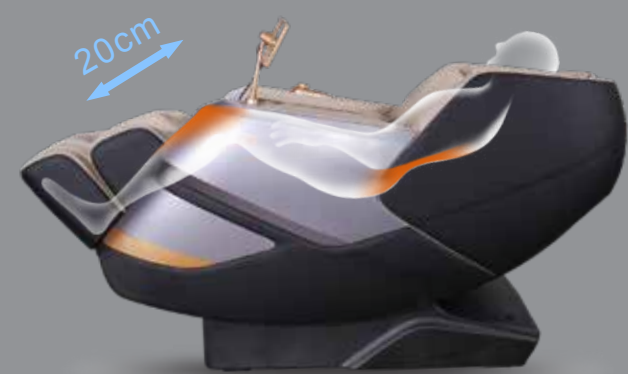

Close The Air Pressure

Stretch Massage

Comfort Massage

Relax Massage

\*The controller is on the left side of the product and the picture is the mirror image.

## LEG STRETCH

The lower leg frame is provided with a spring retractable adjustment function. Kick out the calf rest with your feet, the length for the user to stretch out his/her feet is dependent on his/her feet and the user stretches back his/her feet by spring force; it is suitable for the use by persons with different heights.