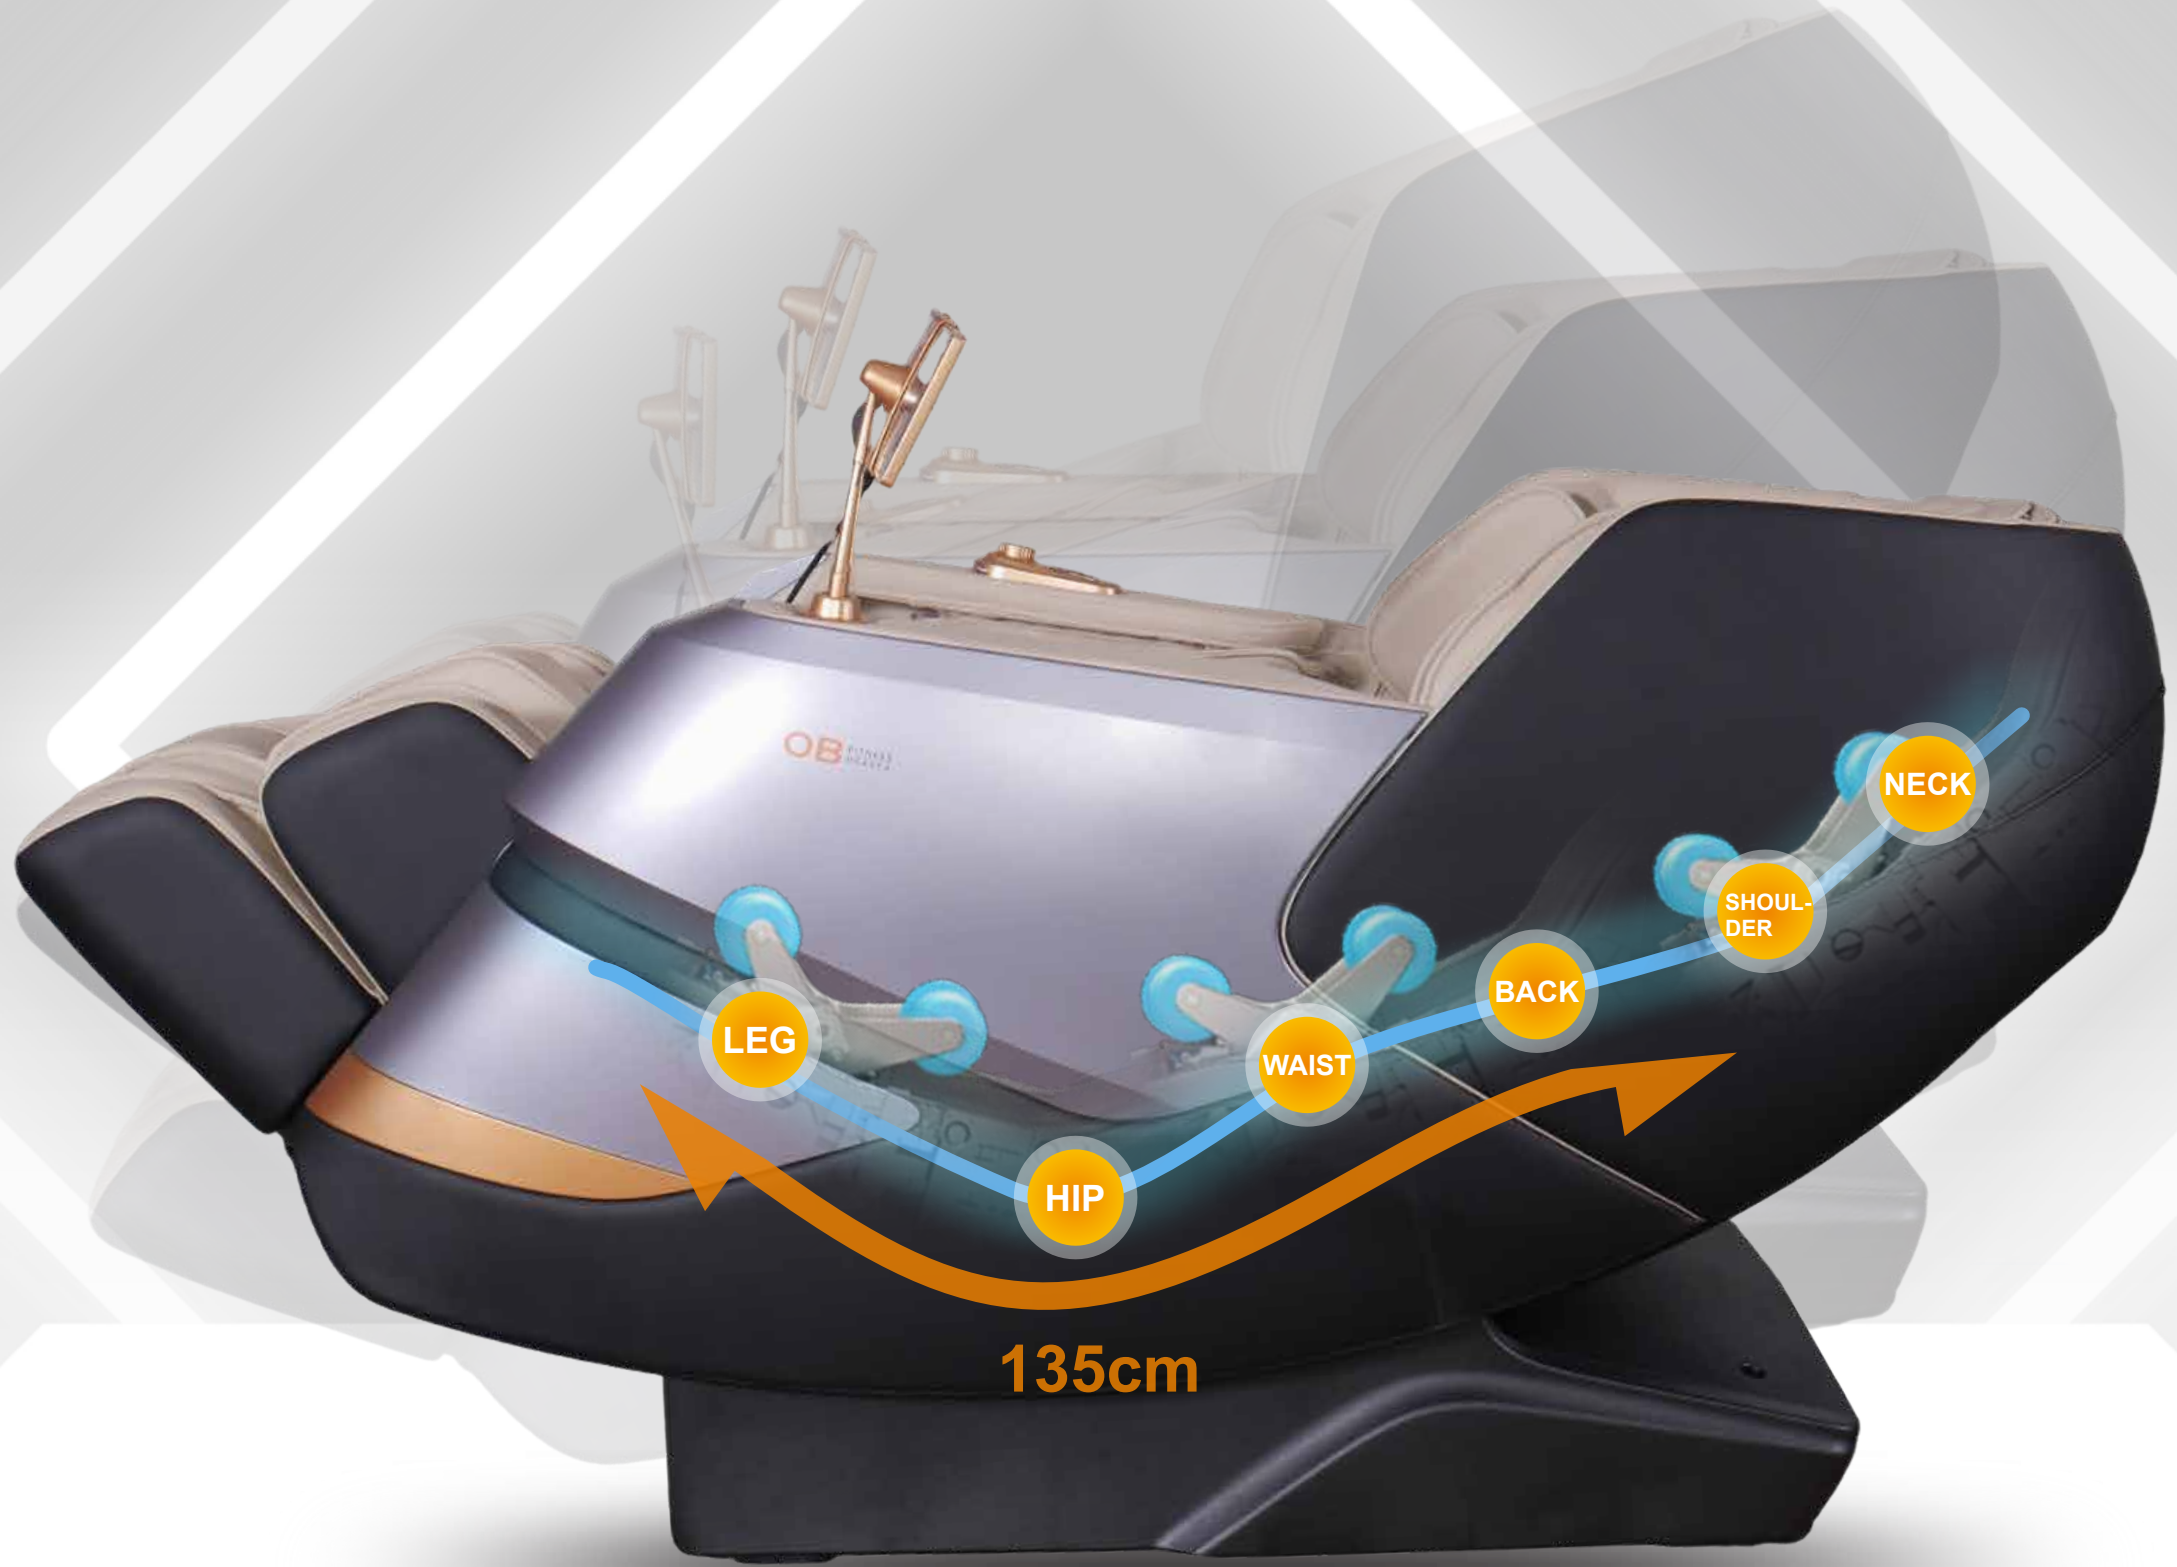

# Hey Alice.

Massage chair with Intelligent core  
**OB-3200**

OB 3200  
Black and beige

**15** AUTOMATIC  
MASSAGE FUNCTIONS

Recovery

Relax

Waist Swing

Neck & Shoulder

Spine Care

Sedentary Pressure Release

Back & Waist

Product name	Massage Chair	Air pressure	0.025-0.03MPa
Product model	OB-3200	Weight	Net weight: 87KG Gross weight: 107KG
Rated voltage	110-240V~	Noise	≤ 60dB
Rated power	120W	Safety design	Class I
QTY	18PCS/20FT	38PCS/40GP	57PCS/40HQ

# AI INTELLIGENT CORE MASSAGE MANIPULATOR

## 5 MASSAGE POSITION

Spot \ Partial \ Full \ Upper \ Lower