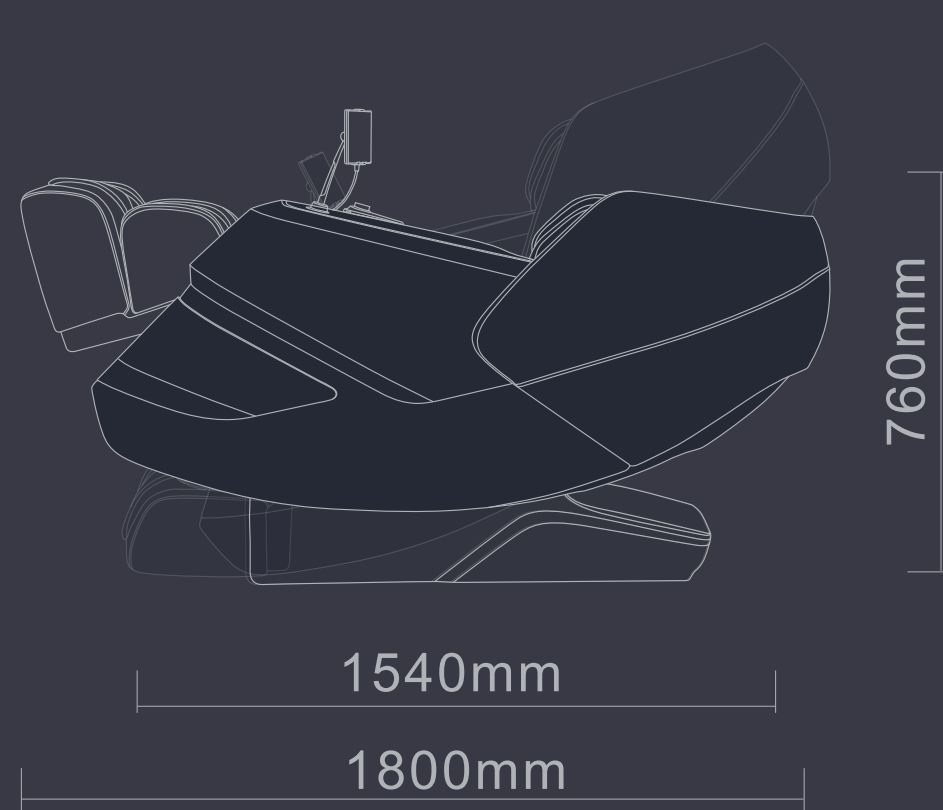

Spine Care

Sedentary Pressure Release

Back & Waist

Product name	Massage Chair	Air pressure	0.025-0.03MPa
Product model	OB-3200	Weight	Net weight: 87KG Gross weight: 107KG
Rated voltage	110-240V~	Noise	≤ 60dB
Rated power	120W	Safety design	Class I
QTY	18PCS/20FT	38PCS/40GP	57PCS/40HQ

# AI INTELLIGENT CORE MASSAGE MANIPULATOR

## 5 MASSAGE POSITION

Spot \ Partial \ Full \ Upper \ Lower