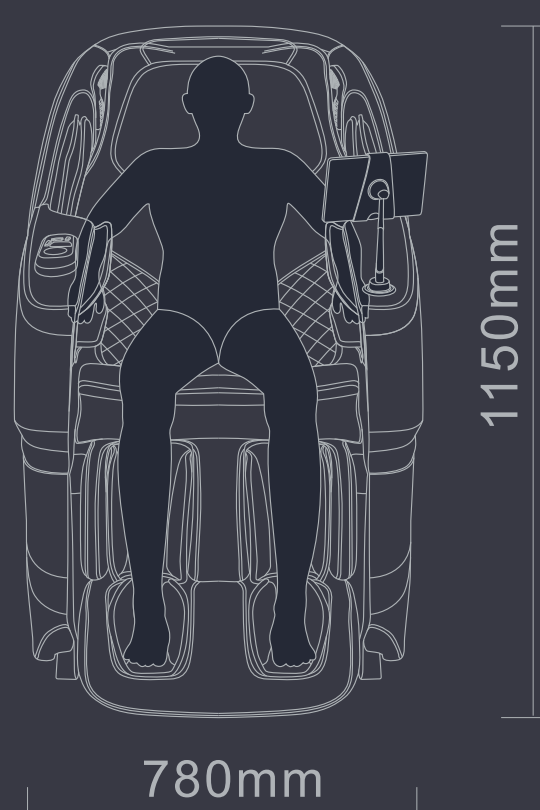

Spine Care

Sedentary Pressure Release

Back & Waist

Product name	Massage Chair	Air pressure	0.025-0.03MPa
Product model	OB-3200	Weight	Net weight: 87KG Gross weight: 107KG
Rated voltage	110-240V~	Noise	≤ 60dB
Rated power	120W	Safety design	Class I
QTY	18PCS/20FT	38PCS/40GP	57PCS/40HQ

## 5 MASSAGE POSITION

Spot \ Partial \ Full \ Upper \ Lower