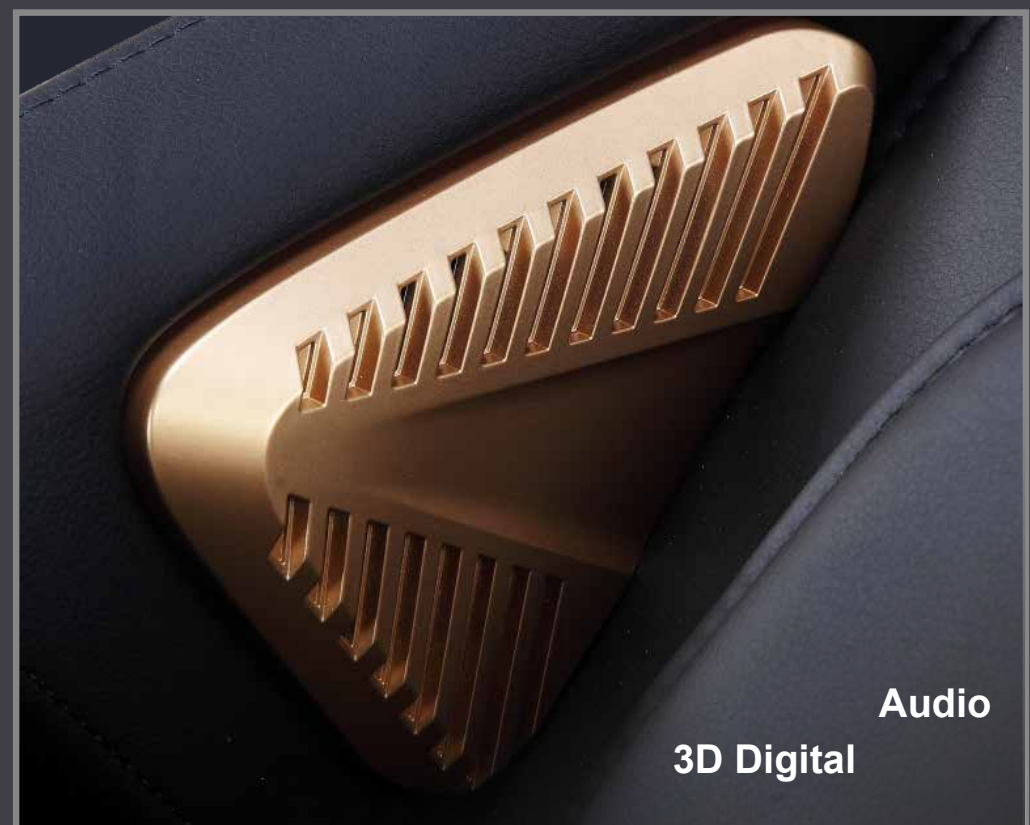

## 5 MASSAGE WIDTH

Robot massage ball

Shortcut Keys  
USB Charging Jack

Audio  
3D Digital

Touch Screen Manual Controller

Human Health Detection Sensor