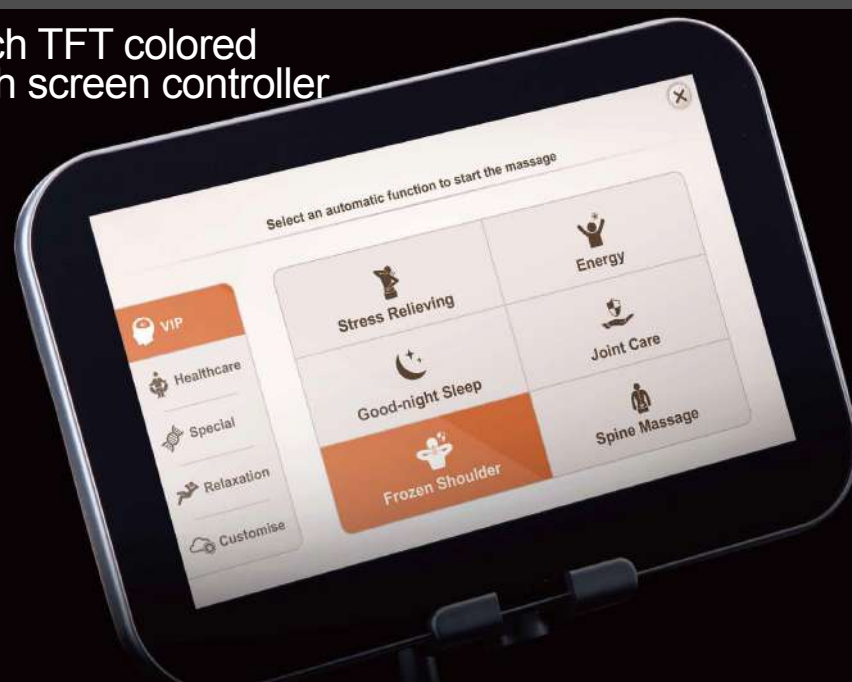

MASSAGE CHAIR

AI massage robots
23 massage programs
OB-3210

23 types of automatic massage programs

AI intelligent programs

- Stress Relieving
- Energy
- Good-night Sleep
- Joint Care
- Frozen Shoulder
- Spine Massage

ankle stretching function

use the airbag squeezing function stretch the ankle by stretching the foot rest up and down

heating function at the soles of the feet and toes

use the airbag squeezing function stretch the ankle by stretching the foot rest up and down

Red

Grey

7-inch TFT colored touch screen controller

Mobile phone wireless charging function

armrest with shortcut keys

3D digital audio

20cm
foot rest stretch range

Model	OB-3210
Rated voltage	110-240V~ 50/60Hz
Rated power	220W
Rated time	20min
G.W	132.2KG
Noise value	≤60dB
Safety structure	Class I