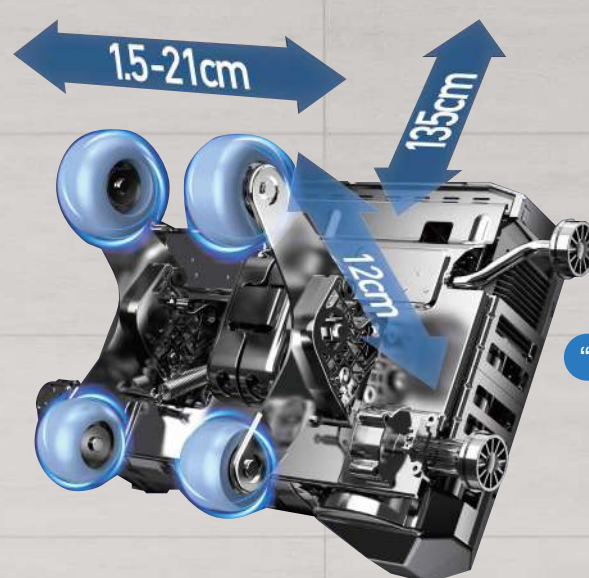

overall relaxation programs

- Full-body Stretch
- Thai Massage
- Chinese Massage
- Total Relax
- Psychic Communion
- ...

AI massage robots

135cm
"S+L" shape long rail

1.5-21cm
width

12cm
depth

Shawl hot compress